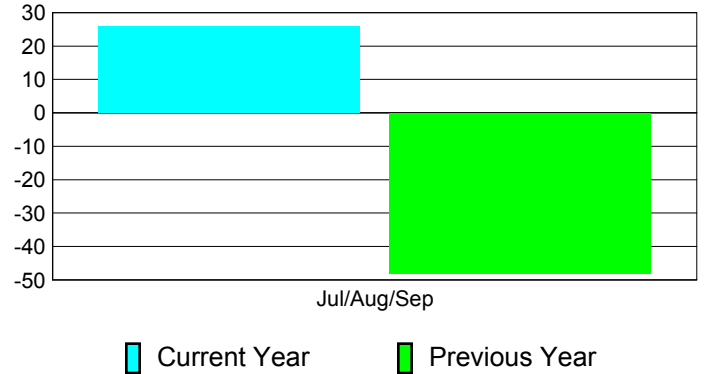

Membership Results
2012-2013

Membership
2011-2012

Month	Net Memb Goal	Actual New Memb	Actual Dropped Memb	Gain/Loss of Memb	Gain/Loss of Memb
Jul/Aug/Sep	0	48	-22	26	-48
Totals	0	48	-22	26	-48

Membership Results 2012-2013

Goal, New, Dropped, Gain/Loss

Comparison of Membership Gain/Loss

Current Year Compared to the Previous Year

Gender Comparison 2012-2013

Jul/Aug/Sep

Male Female