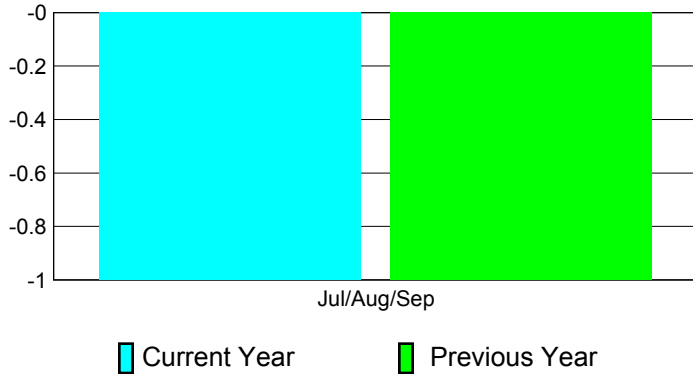

Club Results 2012-2013

Goal, New, Dropped, Gain/Loss

Comparison of Club Gain/Loss

Current Year Compared to the Previous Year

YTD Status Quo Clubs 2012-2013

Status Quo Clubs Compared to Status Quo Members

MEMBERSHIP