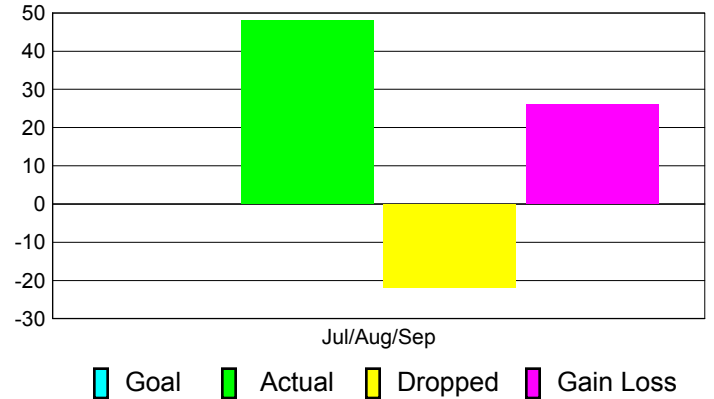

Membership Results 2012-2013

Goal, New, Dropped, Gain/Loss

Comparison of Membership Gain/Loss

Current Year Compared to the Previous Year